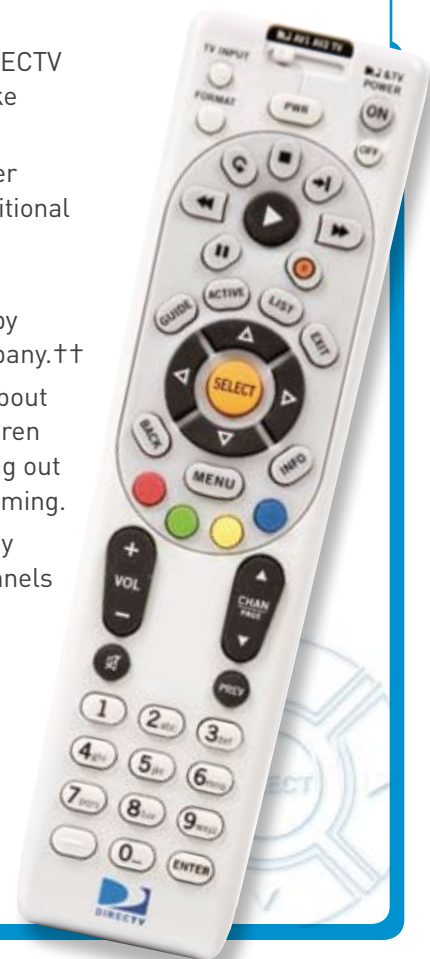

## Meet the future of television.

Image for illustrative purposes only.

The DIRECTV Plus® DVR delivers access to hundreds of channels of 100% digital quality DIRECTV® programming — plus all the convenience of a digital video recorder. Search for and record programming with ease. Pause and rewind live television. And its advanced interactive capabilities also allow users immediate connection to a sophisticated range of entertainment and information options.

### FEATURES

- Record up to 200 hours of standard-definition content\*
- Enabled for DIRECTV On Demand
- 2 satellite tuners for access to DIRECTV programming
- 14-day Advanced Program Guide®
- Pause and rewind live TV for up to 90 minutes
- Series Link™ feature
- One touch record, auto record, manual record and bookmarks
- Search and record
- Interactive TV enabled\*\*
- Dolby Digital 5.1 Surround Sound capable†
- On-Screen Caller ID††
- HDMI, Component, S-Video, Composite & Optical Audio outputs
- Ethernet ports
- Parental locks/controls
- Favorite channels list

# The DIRECTV Plus® DVR

Delivers 100% digital-quality picture and sound – on every channel!

Take control of your TV with some of these DIRECTV Plus® DVR features: